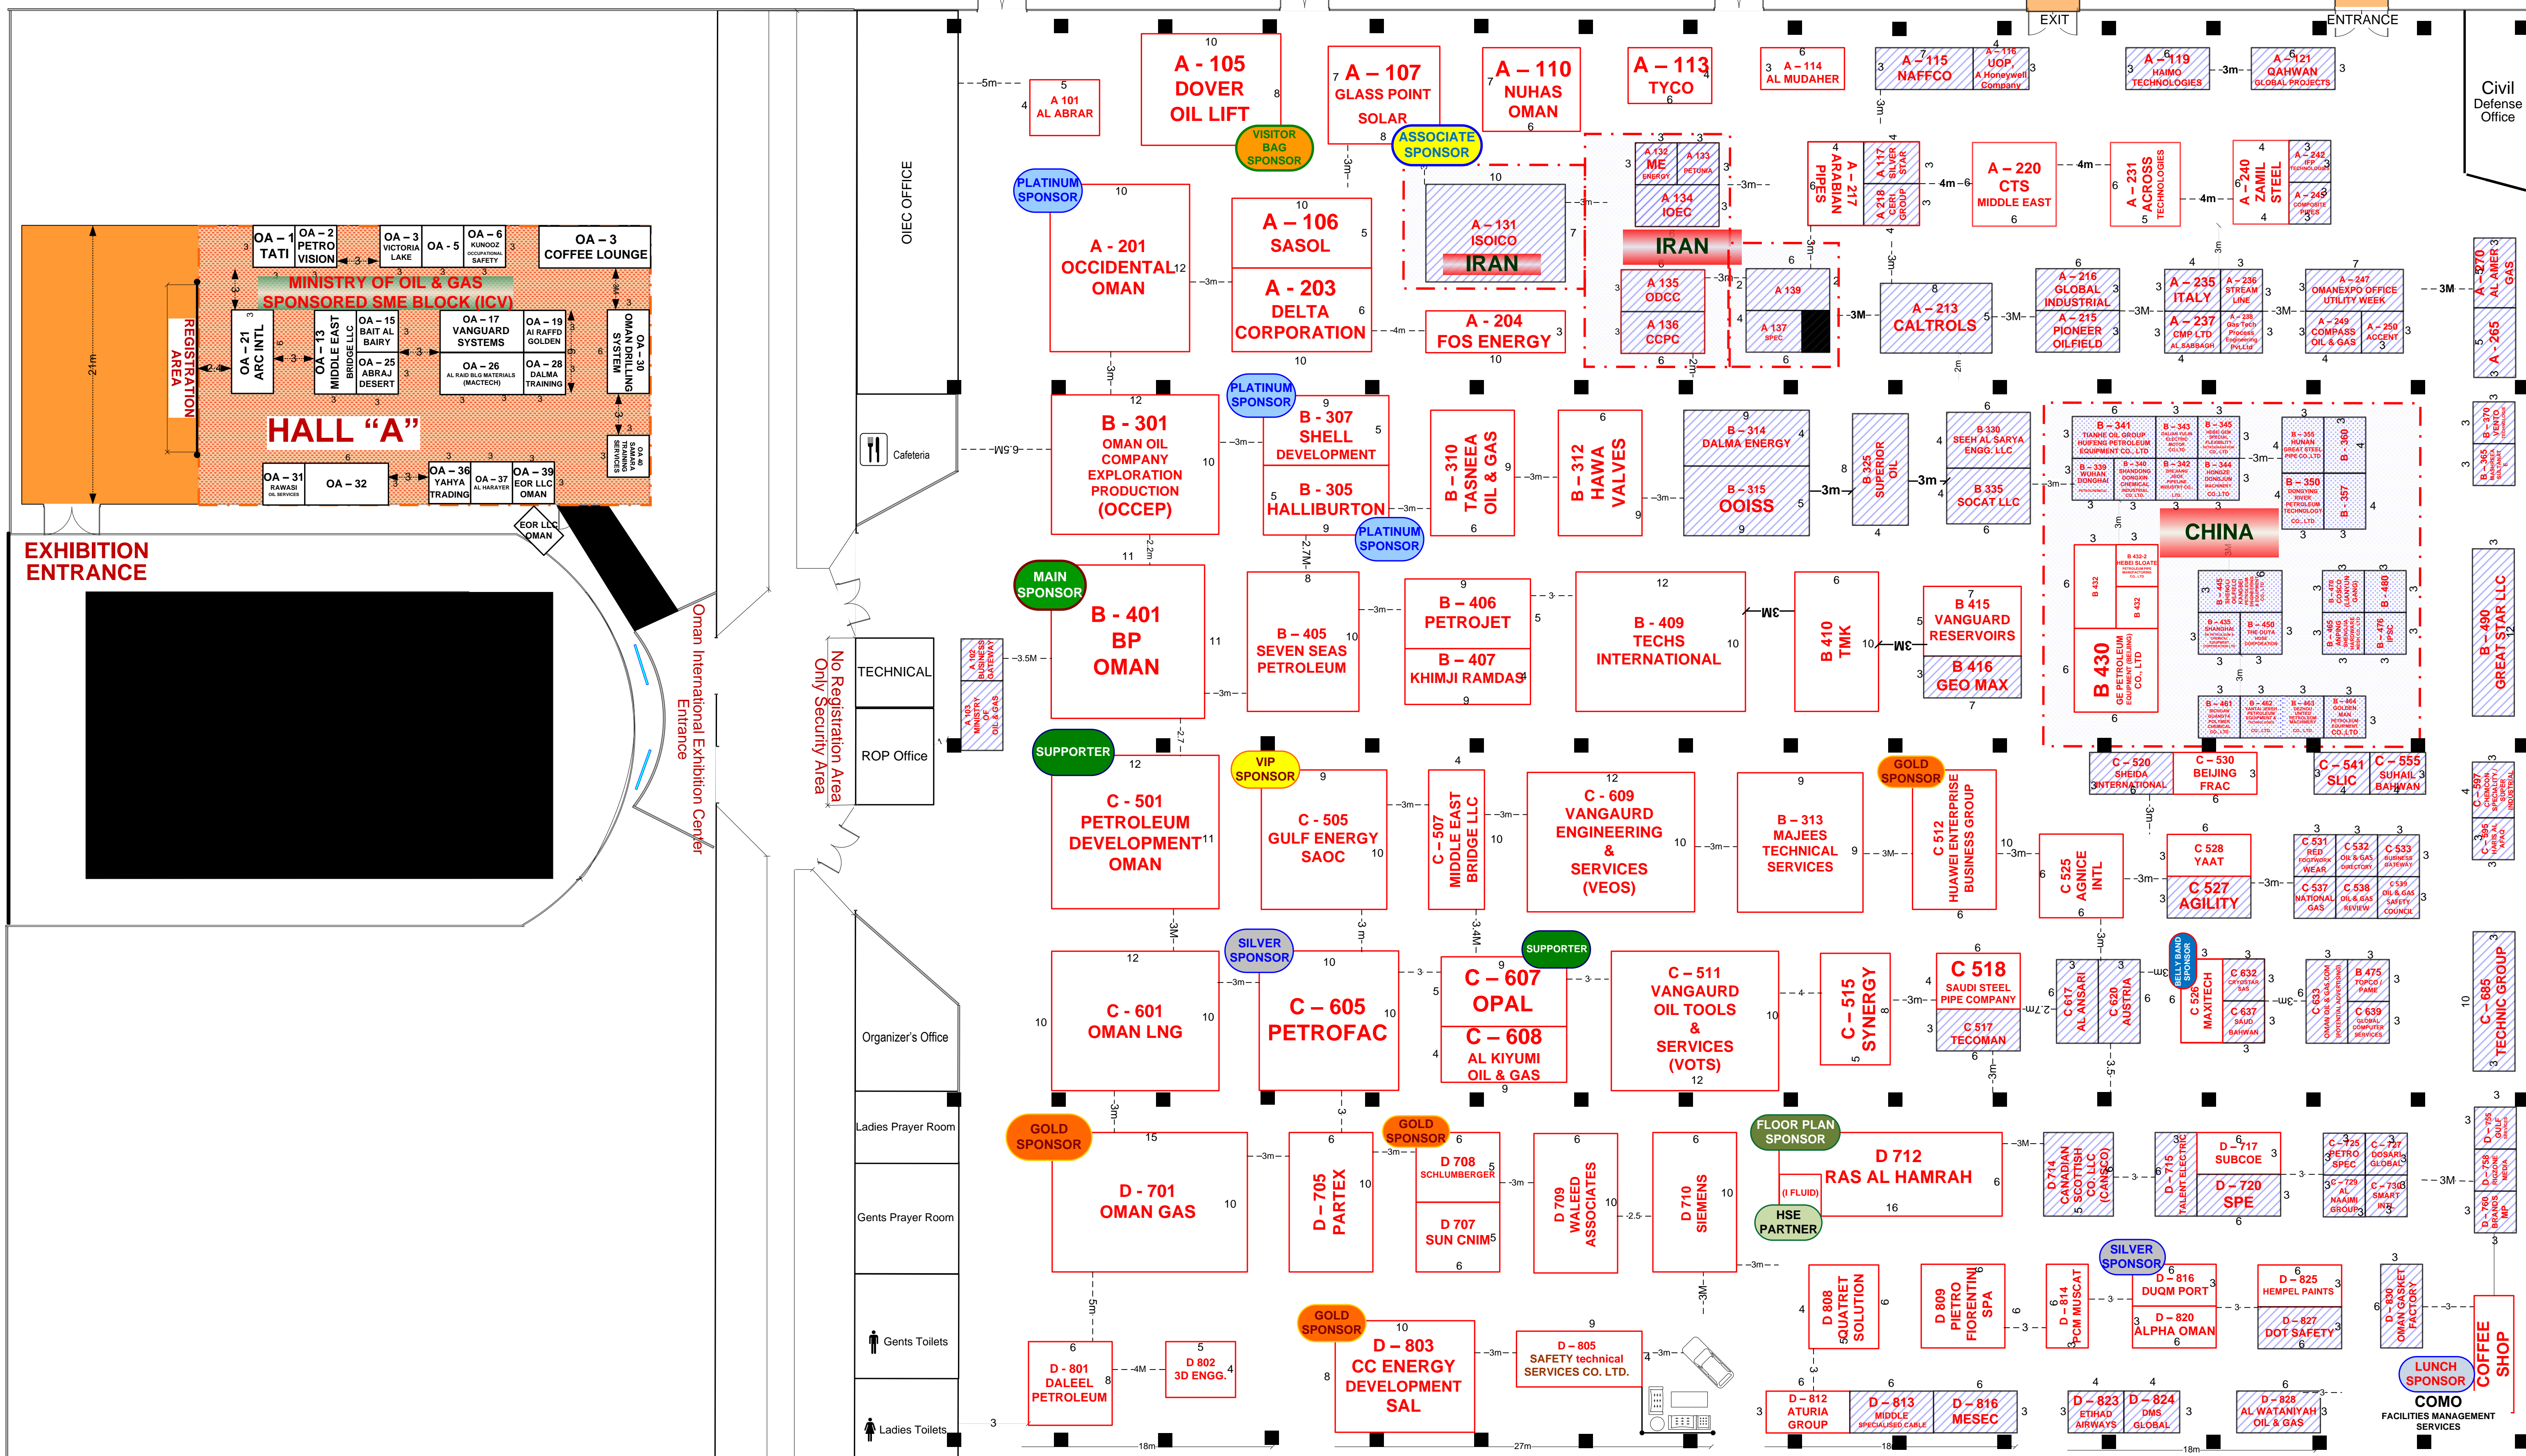

Organized by:

Member of:

Front Parking Area

**SPE EOR CONFERENCE**  
 Golden Tulip Hotel

SPACE ONLY  
 SHELL SCHEME

SUPPORTED BY

MAIN SPONSOR

VIP SPONSOR

PLATINUM SPONSORS

GOLD SPONSORS

SILVER SPONSORS

ASSOCIATE SPONSOR

VISITOR BAG SPONSOR

BELLY BAND SPONSOR

HSE PARTNER

FLOOR PLAN SPONSOR

STRATEGIC PARTNER

LUNCH SPONSOR

Note : Floor Plan is subject to change All Fire Exits should be kept clear at all times